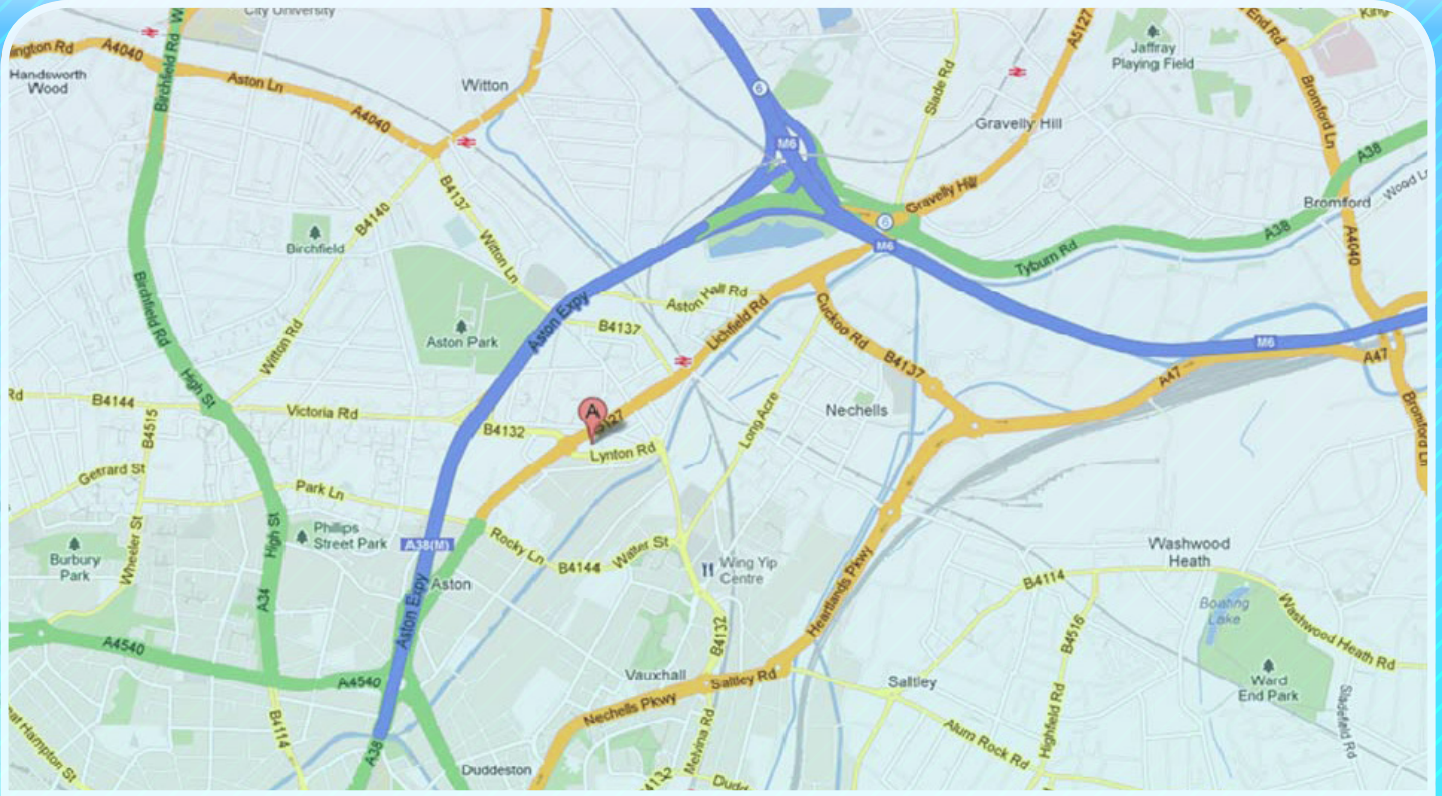

berrys.com

atlas | pipework systems | pump spares | forecourt equipment | easy riser | midas